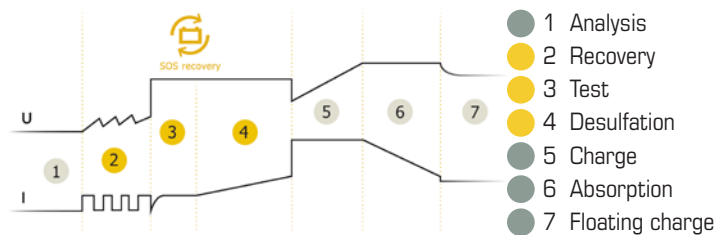

HIGH PERFORMANCE CHARGE

- The **7 step charging curve** ensures maximum battery performance and longevity.
- It recovers deeply discharged batteries >2V (SOS Recovery).