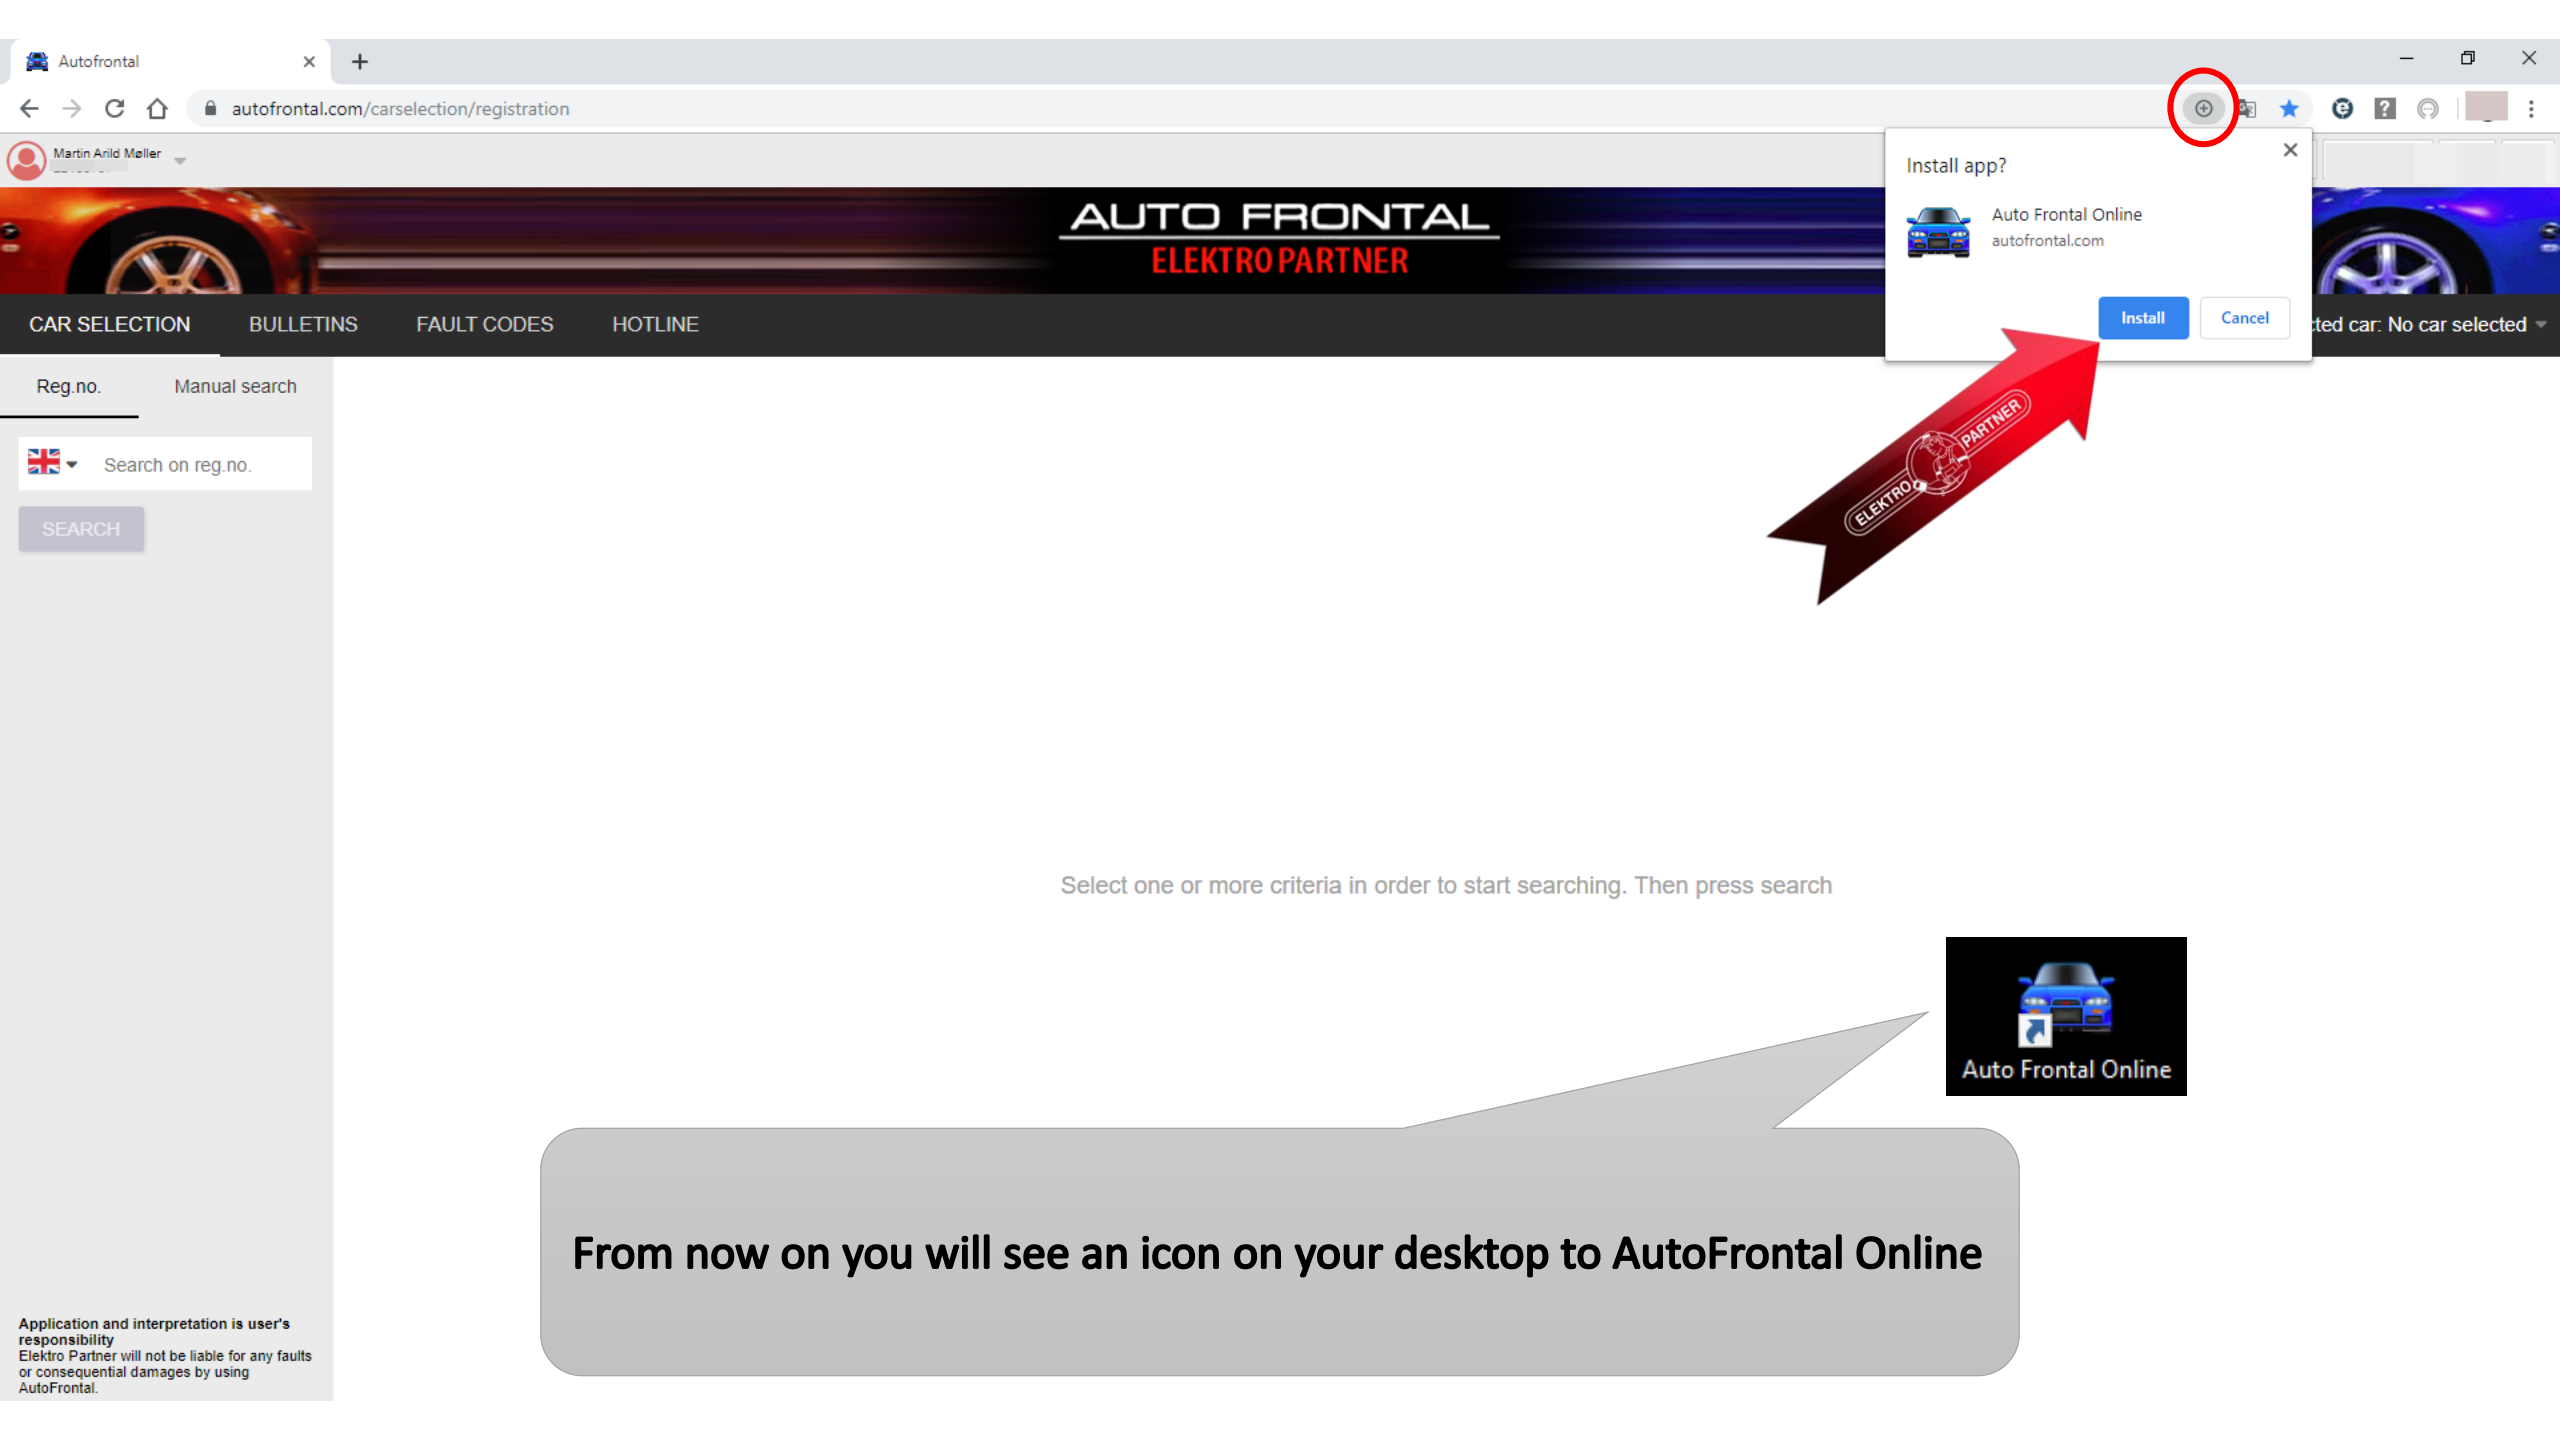

Install app?

Auto Frontal Online
autofrontal.com

[Install](#) [Cancel](#)